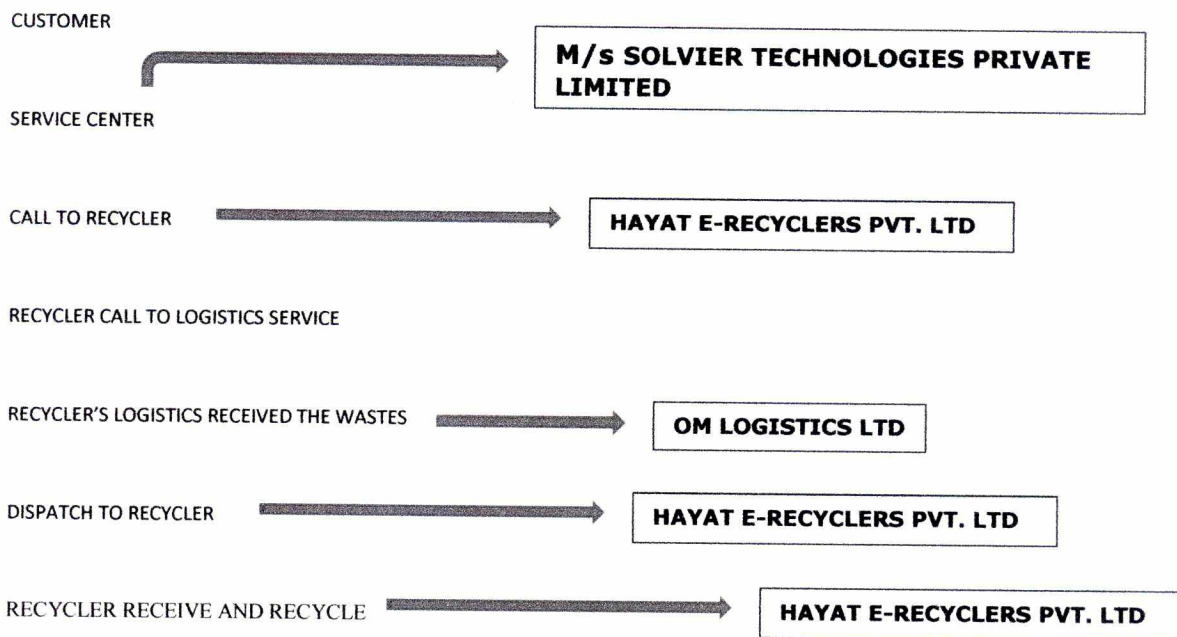

SOLVIER TECHNOLOGIES PRIVATE LIMITED

CHANNELIZATION OF E-WASTE AND IT'S FLOW-CHART

- Customer use the product and after end of life of product, customer go to service centre to return the product.
- **M/s SOLVIER TECHNOLOGIES PRIVATE LIMITED** gives discount @2% on MRP for returning product as per **payback facility**.
- After that product is collected from the service centre and send it to recycler.
- Recycler call to logistics services centre and logistics centre receive wastage.
- Last step is to re-cycle the wastage.

HAYAT E-RECYCLERS PVT. LTD have contract with OM LOGISTICS LTD corporate office at 130, Ring Road, Transport Centre, Near Punjabi Bagh Flyover, New Delhi-110055

CHANNELIZATION FLOW CHART

For SOLVIER TECHNOLOGIES PRIVATE LIMITED
Chaurawa Dureja
Director

16/18

FACTORY ADDRESS: PLOT NO. 197, SECTOR-56, PHASE-5, HSIIDC, KUNDLI, SONIPAT, HARYANA-131028
REGISTERED OFFICE: HOUSE NO. 163, FIRST FLOOR, BLK-E, SHASTRI NAGAR, DELHI-110052