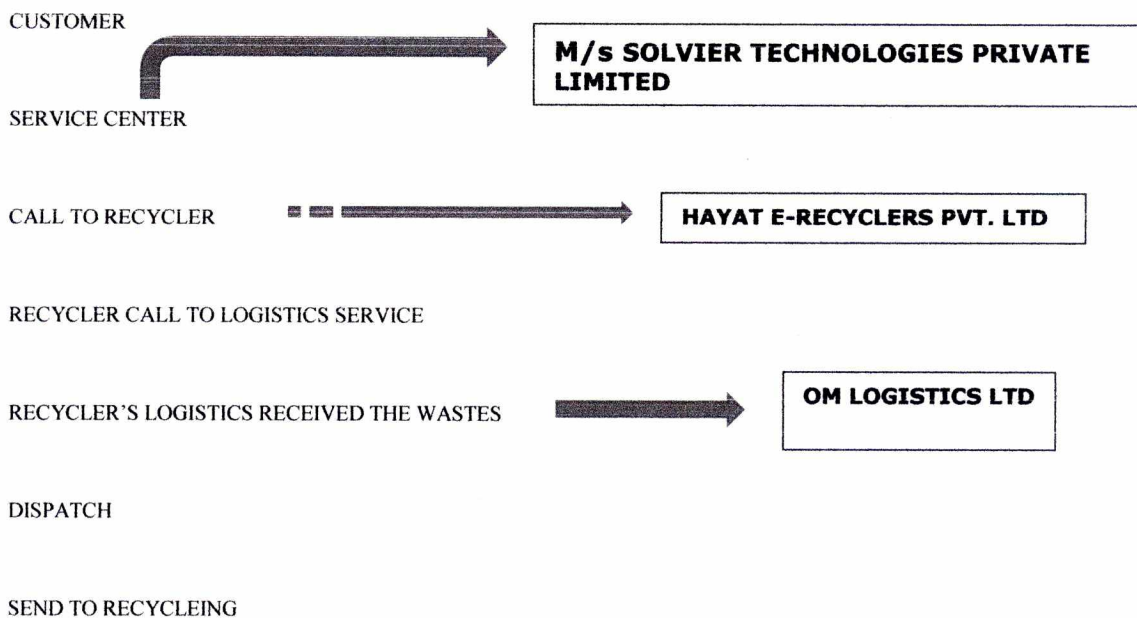

6.2. Channelization of E-waste and it's flow-chart

- We import new products.
- Products send to retailer or distributor.
- Distributer sale products to customer.
- Customer use the product and after end of life of product, customer go to service centre to return the product.
- **M/s SOLVIER TECHNOLOGIES PRIVATE LIMITED** gives discount @2% on MRP for returning product as per **payback facility**.
- After that product is collected from the service centre and send it to recycler.
- Recycler call to logistics services centre and logistics centre receive wastage.
- Last step is to re-cycle the wastage.

HAYAT E-RECYCLERS PVT. LTD have contract with OM LOGISTICS LTD corporate office at 130, Ring Road, Transport Centre, Near Punjabi Bagh Flyover, New Delhi-110055

CHANNELIZATION FLOW CHART

6.3. WEBSITE INFORMATION

- I. We are providing you website link <http://www.solviertechnologies.com/> along with screenshots of E-waste related details.
  - a. **Note: Screenshot is attached with the file.**
- II. E-waste collection scheme is already mention in the plan.
- III. EPR Plan is attached with file and also updated on website with tollfree no.
- IV. Toll free number is **1800-2103-736** which is showing on web-page.

8.0. DETAILS OF PROPOSED AWARENESS PROGRAMMES:

- i. We had done seminars and workshops only in Delhi.
- ii. Frequency of seminars in a year is 3.
- iii. Target only metro cities.
- iv. Logo for recycling is on packaging.
  - a. **Note: Screenshot is attached with the file.**

For SOLVIER TECHNOLOGIES PVT. LTD.
Ganaw Dogra
Director

17/18

FACTORY ADDRESS: PLOT NO. 197, SECTOR-56, PHASE-5, HSIIDC, KUNDLI, SONIPAT, HARYANA-131028

REGISTERED OFFICE: HOUSE NO. 163, FIRST FLOOR, BLK-E, SHASTRI NAGAR, DELHI-110052