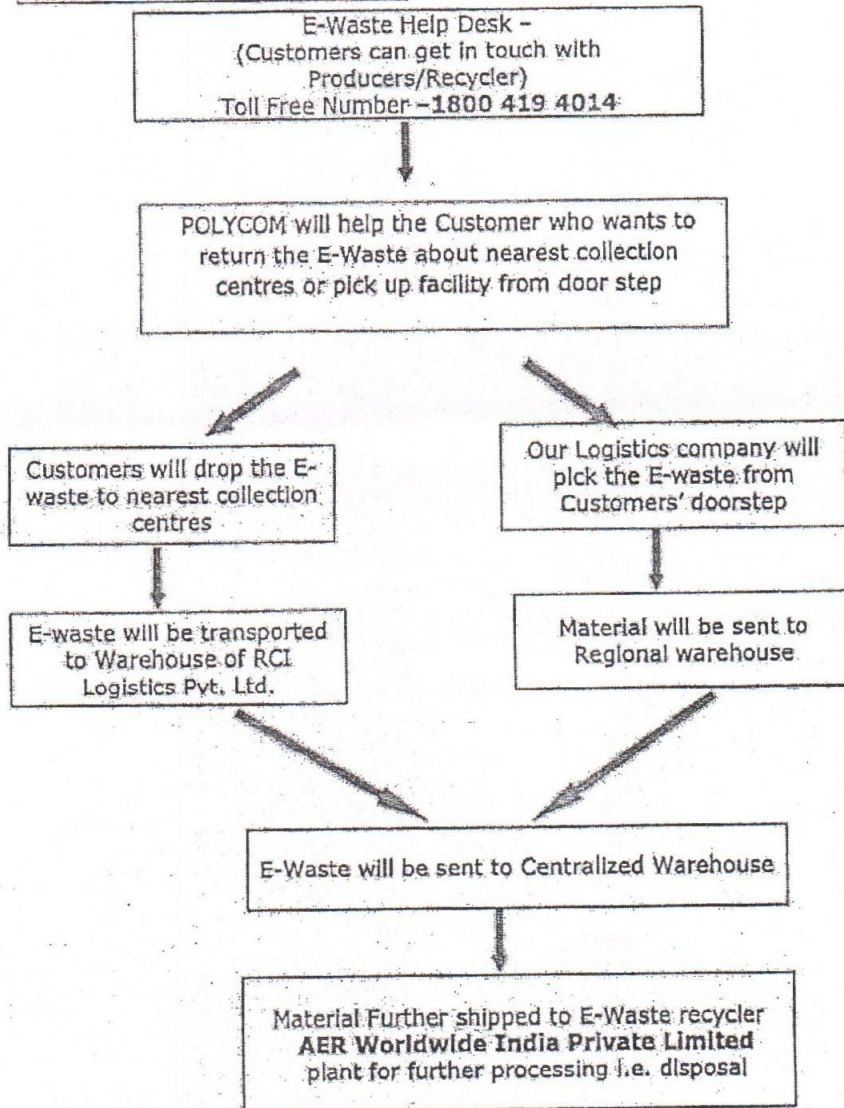

CHANNELIZATION FLOW CHART

Polycom Unified Communications Solution Pvt. Ltd
3rd Floor, Tower "C", Building no# 10, Phase II, DLF Cyber City, Gurgaon,
Haryana - 122002, India