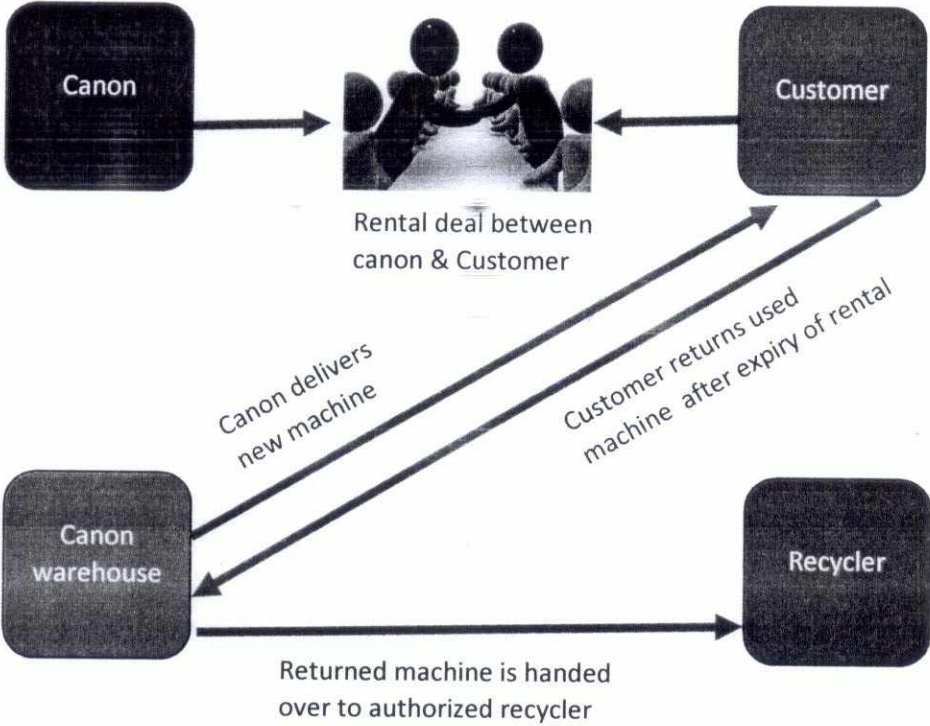

Rental return machines